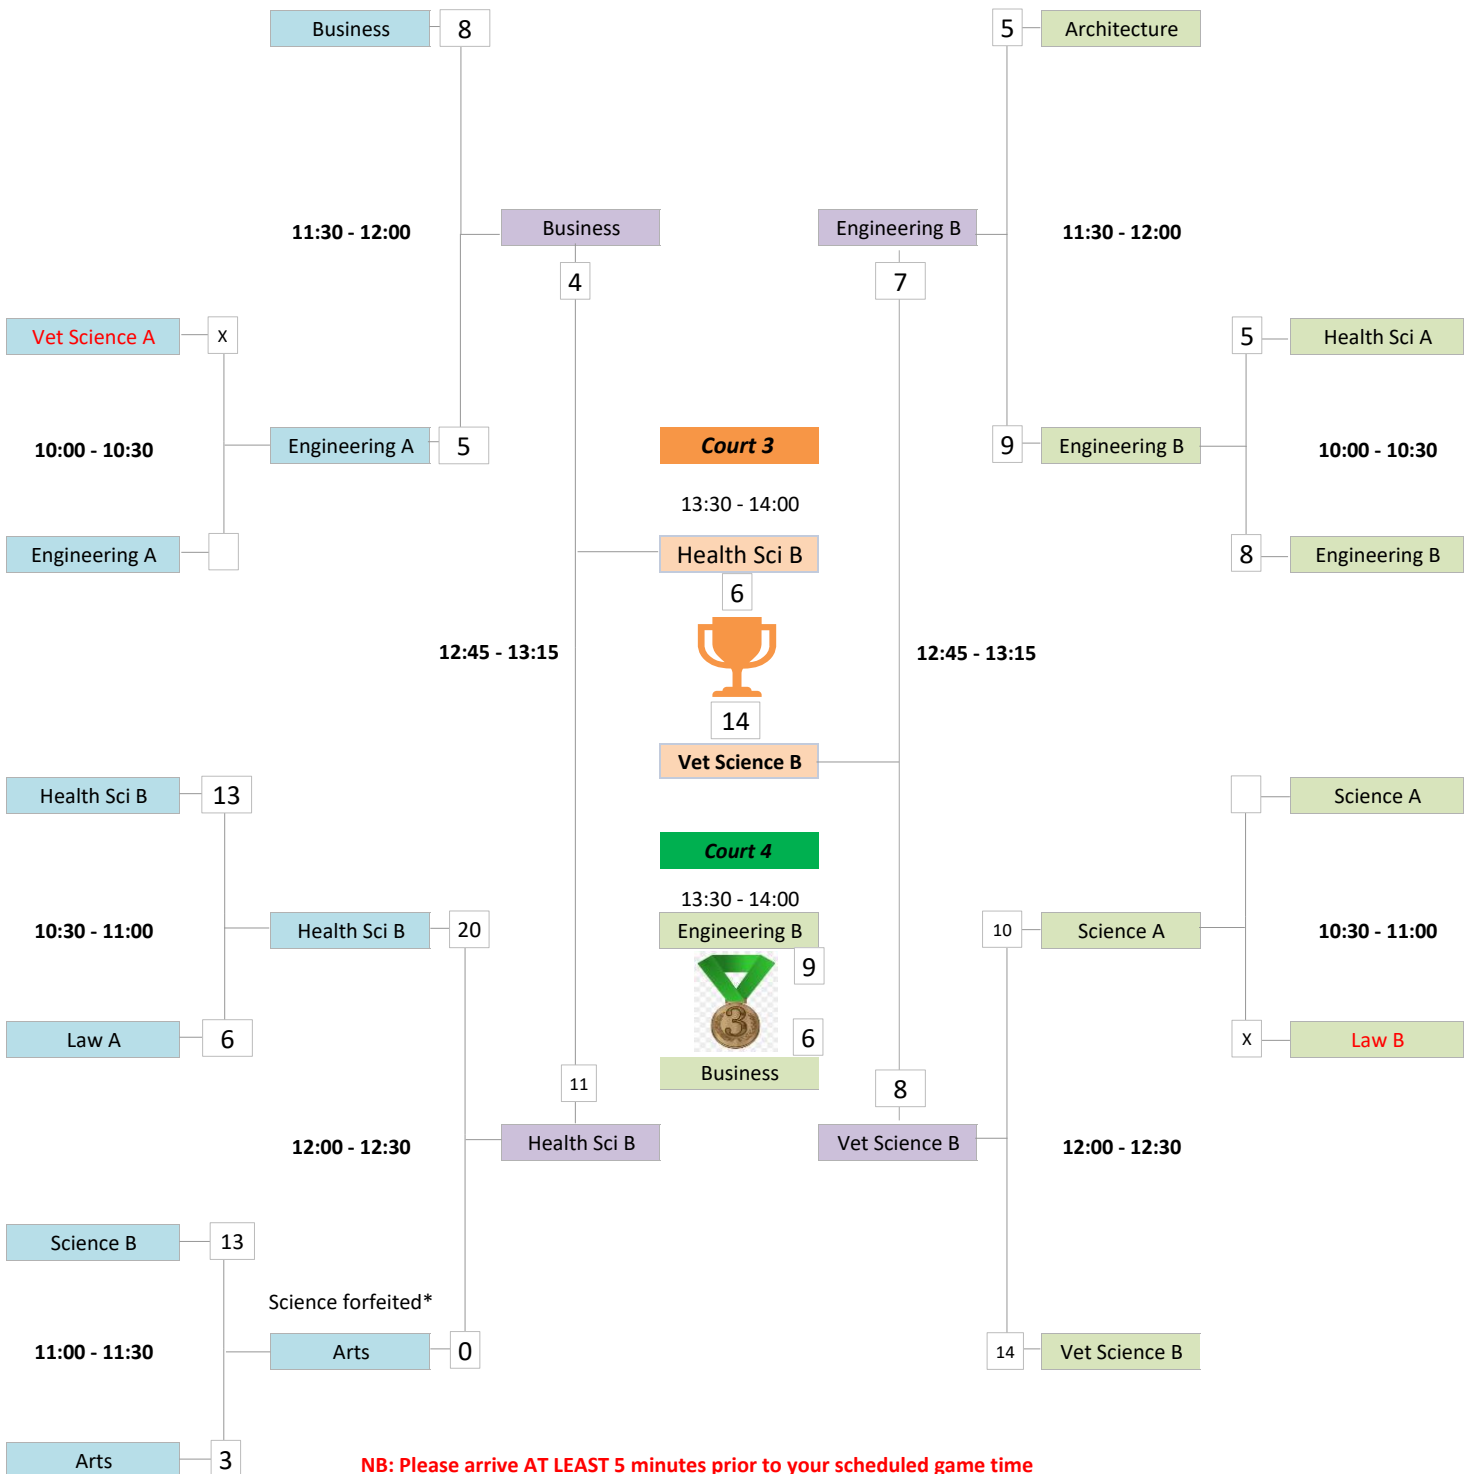

Court 3

Court 4

**NB: Please arrive AT LEAST 5 minutes prior to your scheduled game time
All participants must scan QR code upon arrival and show completion to their
reps for data collection.
Please maintain physical distancing when spectating.**